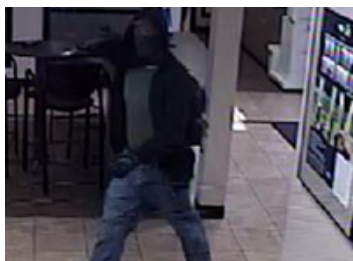

## DESCRIPTION

**Height:** 5'10"

**Sex:** Male

**Build:** Medium

**Race:** White

**Age:** 30 years old

**Remarks:** Suspect was wearing a black zip-up hoodie, blue jeans, black gloves and black boots. Suspect covered his face with a dark-colored mask. The suspect was also carrying a dark blue or black backpack.

**Vehicle Information:** The suspect fled in a bank employee's vehicle which is described as a White 2009 Toyota Rav4 with Kansas tags and a Kansas City Royals emblem on the front hood.

**Weapon Used:** Suspect displayed an AR-styled weapon

## CAUTION

At approximately 9:58 a.m., the Arvest Bank at 360 SW State Route 150 in Lee's Summit, Missouri, was robbed. The suspect entered the bank on foot from the east. The suspect displayed a weapon and made a verbal demand for cash. There were no injuries and the suspect fled the bank with an undisclosed amount of currency.